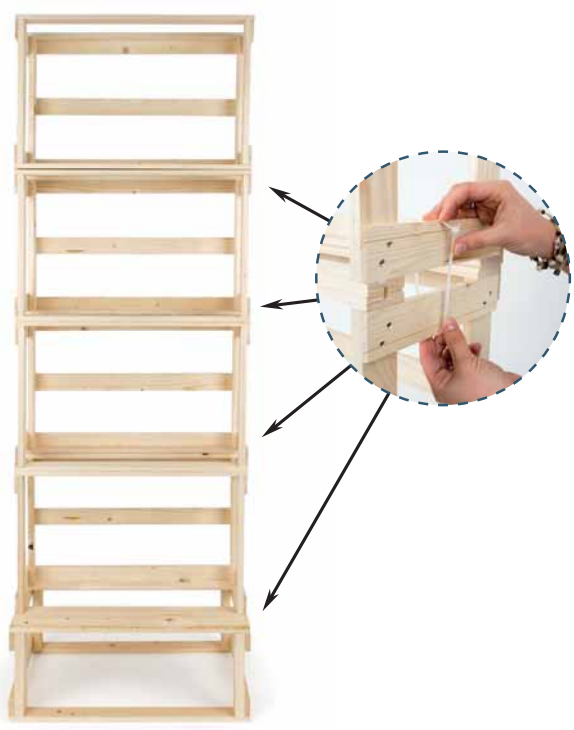

Simple Pleasures® Stackable Rack

Choose the height of the rack (1, 2, 3 or 4 layers)