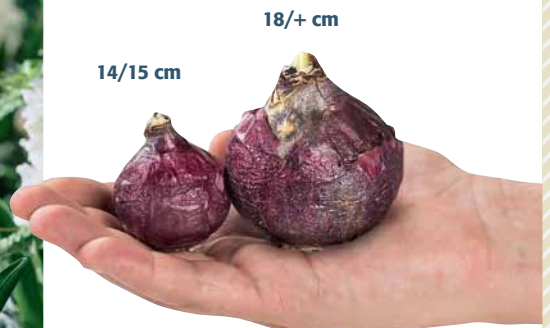

18/+ cm
14/15 cm