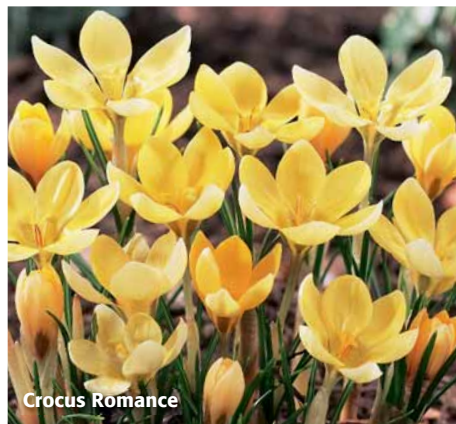

Hgt: 5-8 cm  
2-3"  
Size: 5/+ cm

Crocus Romance

Pkg #42062 • 16 pks of 20 bulbs

Hgt: 5-8 cm  
2-3"  
Size: 5/+ cm

Crocus Firefly (sieberi)

Pkg #42058 • 16 pks of 20 bulbs

Hgt: 5-8 cm  
2-3"  
Size: 5/+ cm

**Crocus Blue Marlin**