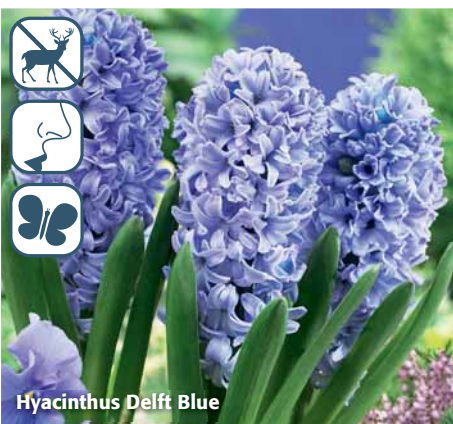

Hyacinthus Carnegie

Hyacinthus Delft Blue

Crate #42085 • 150 bulbs
Refill #42185 • 75 bulbs
Hgt: 20-25 cm
8-10"
Size: 18/+ cm