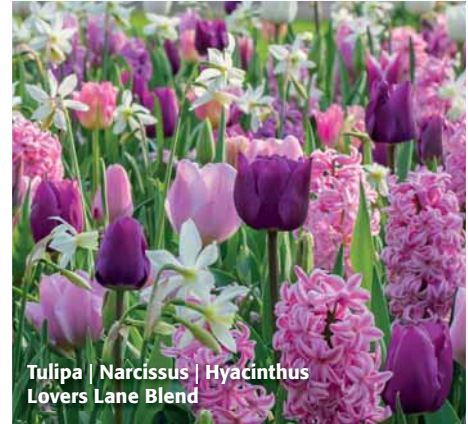

Tulipa | Narcissus | Hyacinthus
Lovers Lane Blend

Pkg #43188 • 15 pks of 10 bulbs

Hgt: 25-45 cm
10-18"
Size: various