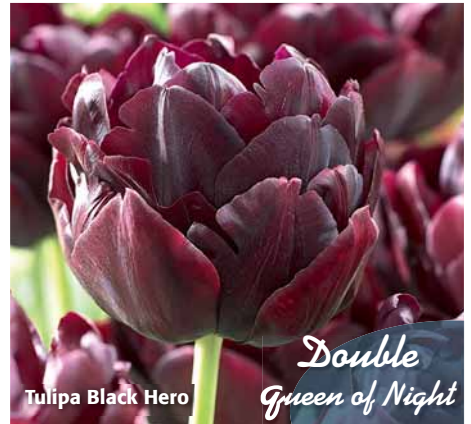

# DOUBLE LATE PEONY TULIPS

Peony flowered tulips are noted for their large double flowers that resemble old-fashioned peonies. Stunning as cut flowers and a delightful display tulip in the garden.

Apr-May

25-60 cm  
10-24"

Tulipa Ice Wonder

Bulk #40431 • 80 bulbs  
Pkg #42431 • 20 pks of 5 bulbs

Hgt: 40-50 cm  
16-18"  
Size: 11/12 cm

**NEW**

Tulipa Queensday

Bulk #46182 • 80 bulbs  
Pkg #46682 • 20 pks of 5 bulbs

Hgt: 40-45 cm  
16-18"  
Size: 12/+ cm

Tulipa Black Hero

*Double Queen of Night*

Bulk #41980 • 80 bulbs  
Pkg #40880 • 20 pks of 5 bulbs

Hgt: 55-60 cm  
22-24"  
Size: 12/+ cm

Tulipa Blue Wow

Bulk #41979 • 80 bulbs  
Pkg #40879 • 20 pks of 5 bulbs