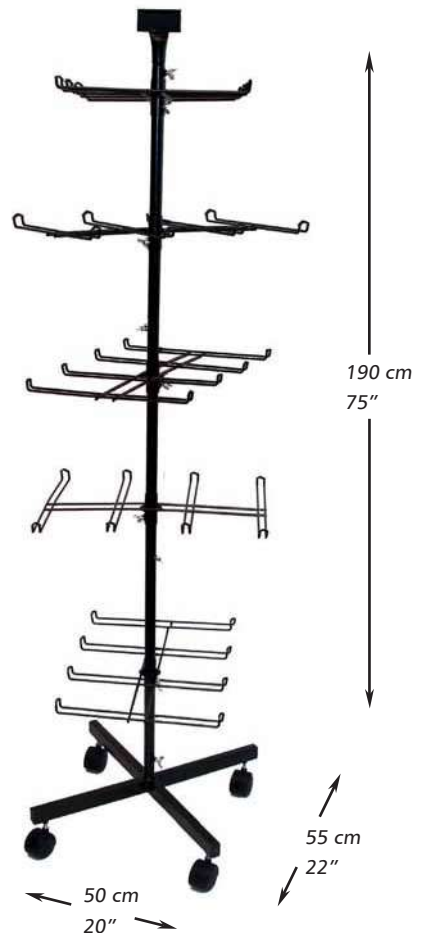

## Simple Pleasures® Original Wooden Rack

#44908

Size: 185 cm x 63 cm x 58 cm (0,37 m<sup>2</sup>)

Size: 73" x 25" x 23" (3.99 sq. ft.)

## Simple Pleasures® Movable Spinning Display

#01409

Size: 50 cm x 55 cm x 190 cm (0.28 m<sup>2</sup>)

Size: 20" x 22" x 75" (3.0159 sq. ft.)