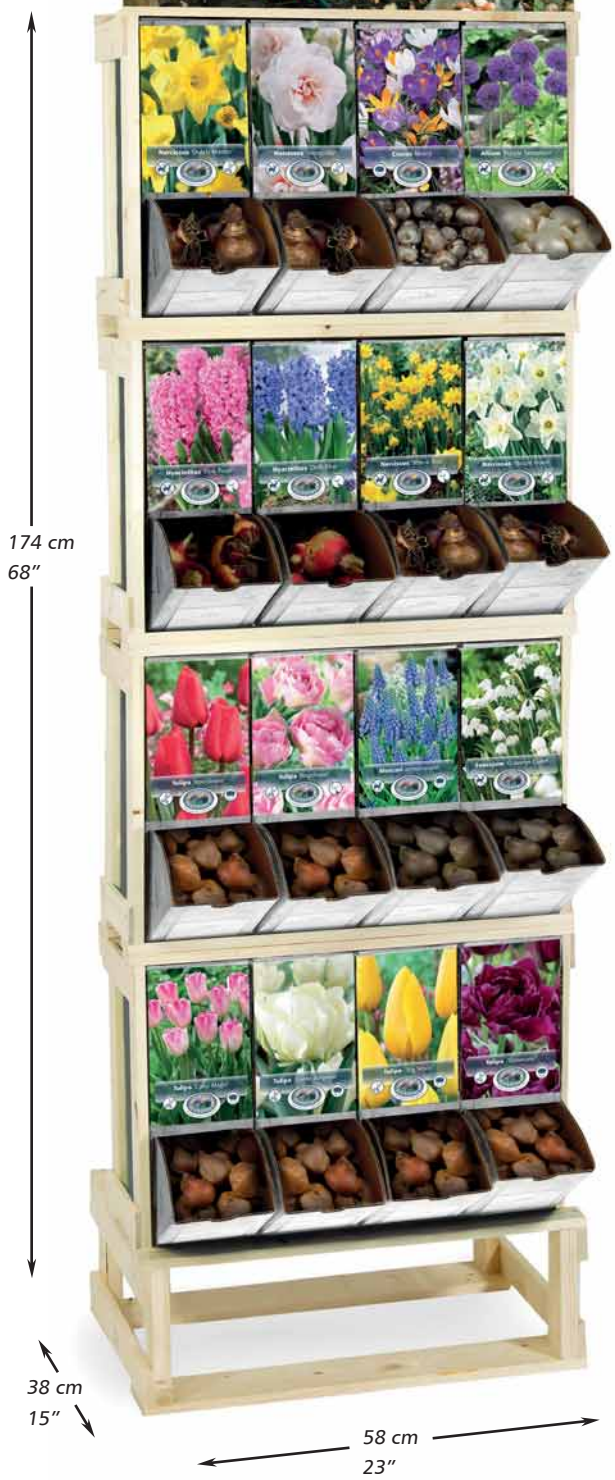

Simple Pleasures® Stackable Rack

Choose the height of the rack (1, 2, 3 or 4 layers)