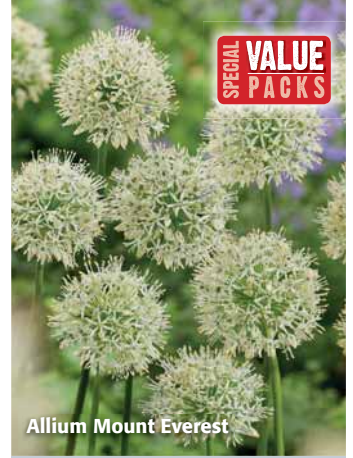

SPECIAL VALUE PACKS

Narcissus White Lion

#43087 • Listing on page 51

SPECIAL VALUE PACKS

Allium Mount Everest

#43086 • Listing on page 53

LANDSCAPE BAGS

Early Ember Oasis