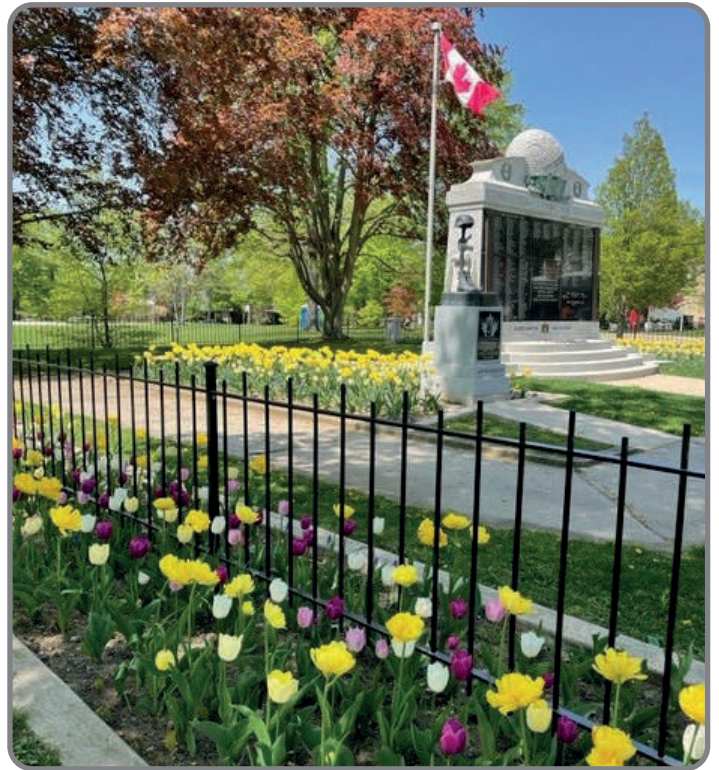

City of Woodstock, Woodstock, ON