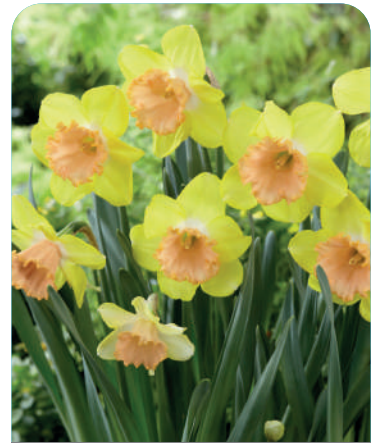

Color Run

Item #: 71727214   Size: 14/16
Height: 14"/35 cm   Bloom time: D
Golden yellow petals, beautiful orange/apricot trumpet, white at the base.