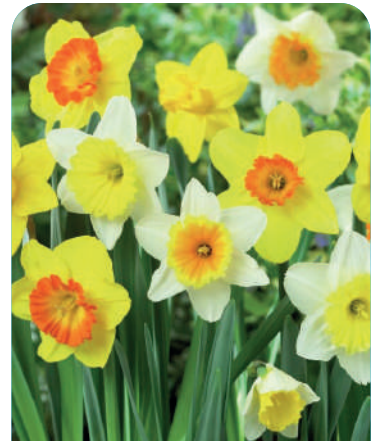

Recurvus

Item #: 14045016 Size: 16/+
 Height: 18"/45 cm Bloom time: E-F
 White flowers, yellow/orange edged cup. Also known as Pheasant's Eye. Fragrant.

Daffodil
Large Cupped

For impressive mass displays or plantings in clumps. Good to combine with early tulips. Always one flower per stem. Perfect for perennializing, landscaping and forcing.

Color Run

Item #: 71727214 Size: 14/16
Height: 14"/35 cm Bloom time: D
Golden yellow petals, beautiful orange/apricot trumpet, white at the base.

Fortissimo

Item #: 59575016 Size: 16/+
Height: 20"/50 cm Bloom time: D-E
Yellow flowers, large bright orange cup. Fragrant.

Fortune

Item #: 28745514 Size: 14/16
Height: 18"/45 cm Bloom time: D-E
Bright yellow flowers with reddish/orange cup.

Ice Follies

Item #: 26985514 Size: 14/16
Height: 14"/35 cm Bloom time: C-D
White flowers, large yellow cup, one of the best naturalizers. Fragrant.