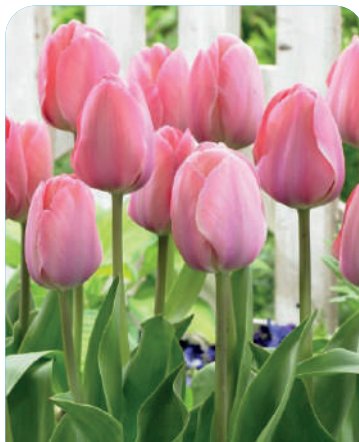

Mystic van Eijk

Item #: 32927212   Size: 12/+
Height: 22"/55 cm   Bloom time: D-E

Large coral pink flowers, with accents of darker pink. Sport of the well known Tulipa van Eijk.