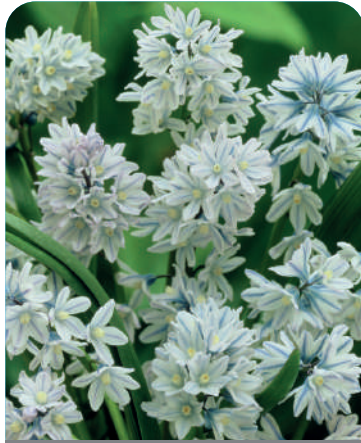

White Magic

Item #: 44672509 Size: 9/+
 Height: 6"/15 cm Bloom time: D

Pale yellow green buds, open to pure white flowers. Fragrant.

Puschkinia
Specialty bulbs

Hardy bulbs that perennialize easily. Very close to scilla.

Scilloides var. *Libanotica*

Item #: 27776105 Size: 5/+
Height: 6"/15 cm Bloom time: C-D

Light blue flowers.

Scilla
Specialty bulbs

Scilla siberica is one of our best selling bulbs. Excellent in naturalizing sites, pest and deer resistant. Spread from seeds and off shoots on the bulbs. Flowers very early and long lasting. Great in mass plantings. 'Wood Hyacinths'