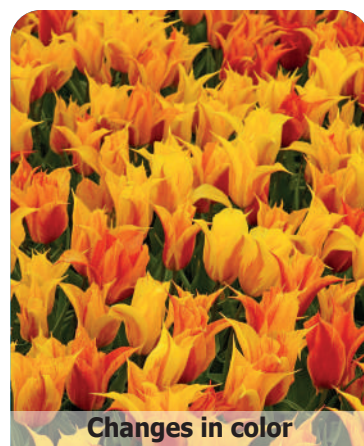

Changes in color

Vendee Globe

Item #: 61407212 Size: 12/+
Height: 16"/40 cm Bloom time: F-G

Strong stems delivering majestic flowers colored in any combination of yellow, oranges and reds.

Purple Dream

Item #: 85567212 Size: 12/+
Height: 20"/50 cm Bloom time: F-G