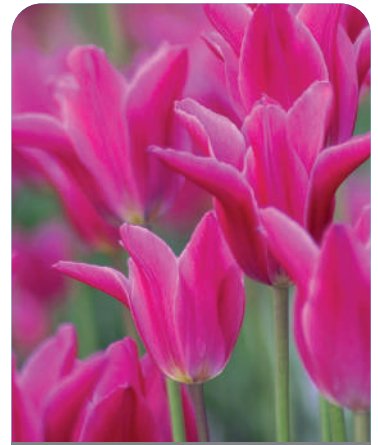

Maggie Daley

Item #: 91607212   Size: 12/+
Height: 20"/50 cm   Bloom time: F-G

Purplish rose flowers on sturdy stem.