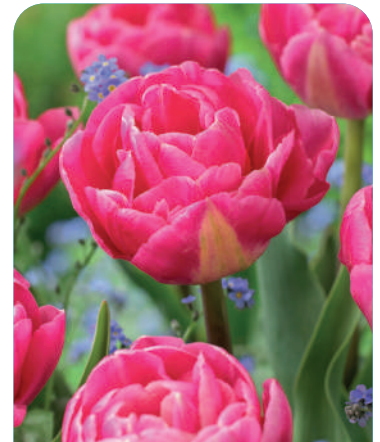

Compact growing habit, clear dark pink elegant-shaped full double flowers.

Changes in color
Sun Lover

Item #: 23167212 Size: 12/+
Height: 18"/45 cm Bloom time: E-F

Vibrant golden yellow flowers with light red brush marks. Will slowly turn orange/red when flower matures.